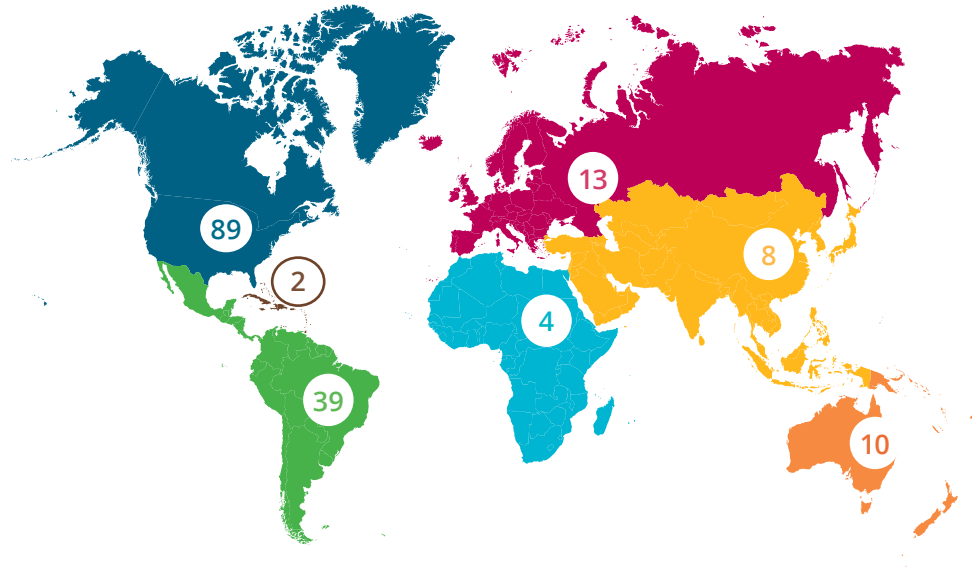

Temples Throughout the World

More facts and statistics can be found at newsroom.ChurchofJesusChrist.org.

TOTAL NUMBER OF TEMPLES IN OPERATION:

166

EUROPE

Bern Switzerland
 London England
 Freiberg Germany
 Stockholm Sweden
Frankfurt Germany
 Preston England
 Madrid Spain
 The Hague Netherlands
 Copenhagen Denmark
 Helsinki Finland
 Kyiv Ukraine
 Paris France
 Rome Italy
 Lisbon, Portugal

CARIBBEAN

Santo Domingo Dominican Rep
 Port-au-Prince, Haiti

SOUTH AMERICA

Sao Paulo Brazil
 Recife Brazil
 Porto Alegre Brazil
 Curitiba Brazil
 Manaus Brazil
 Campinas Brazil
 Fortaleza Brazil
 Santiago Chile
 Lima Peru

Buenos Aires Argentina
 Bogotá Colombia
 Guayaquil Ecuador
 Cochabamba Bolivia
 Caracas Venezuela
 Montevideo Uruguay
 Asuncion Paraguay
 Córdoba Argentina
 Trujillo Peru
 Concepción Chile
 Barranquilla Colombia

CENTRAL AMERICA

San Jose Costa Rica
 Panama City Panama
 San Salvador El Salvador

Quetzaltenango Guatemala
 Tegucigalpa Honduras

AFRICA

Johannesburg South Africa
 Accra Ghana
 Aba Nigeria
 Kinshasa Democratic Republic of Congo